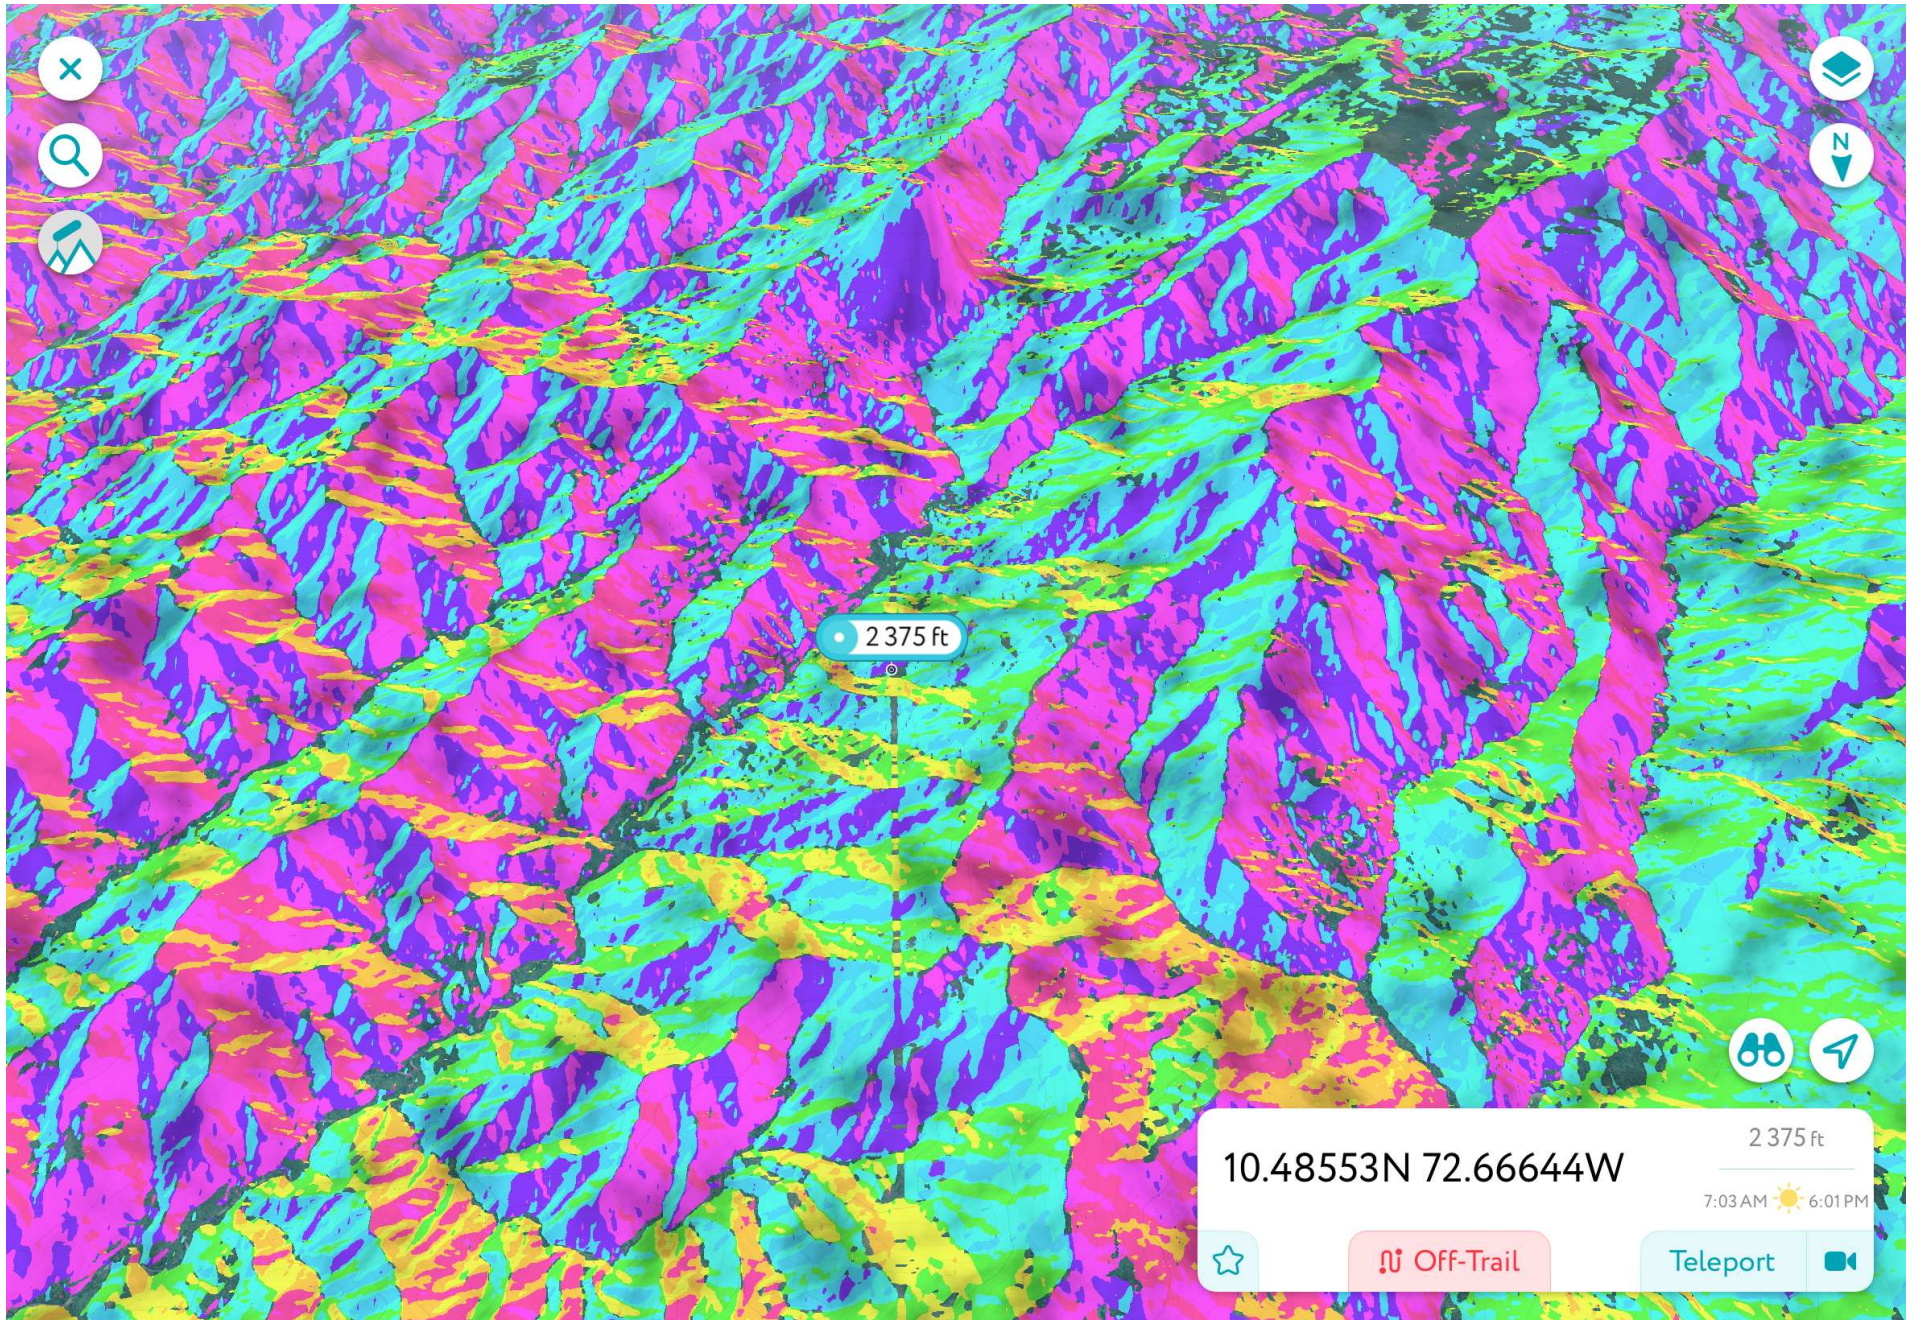

2375 ft

10.48553N 72.66644W

2375 ft

7:03 AM 6:01 PM

Off-Trail Teleport