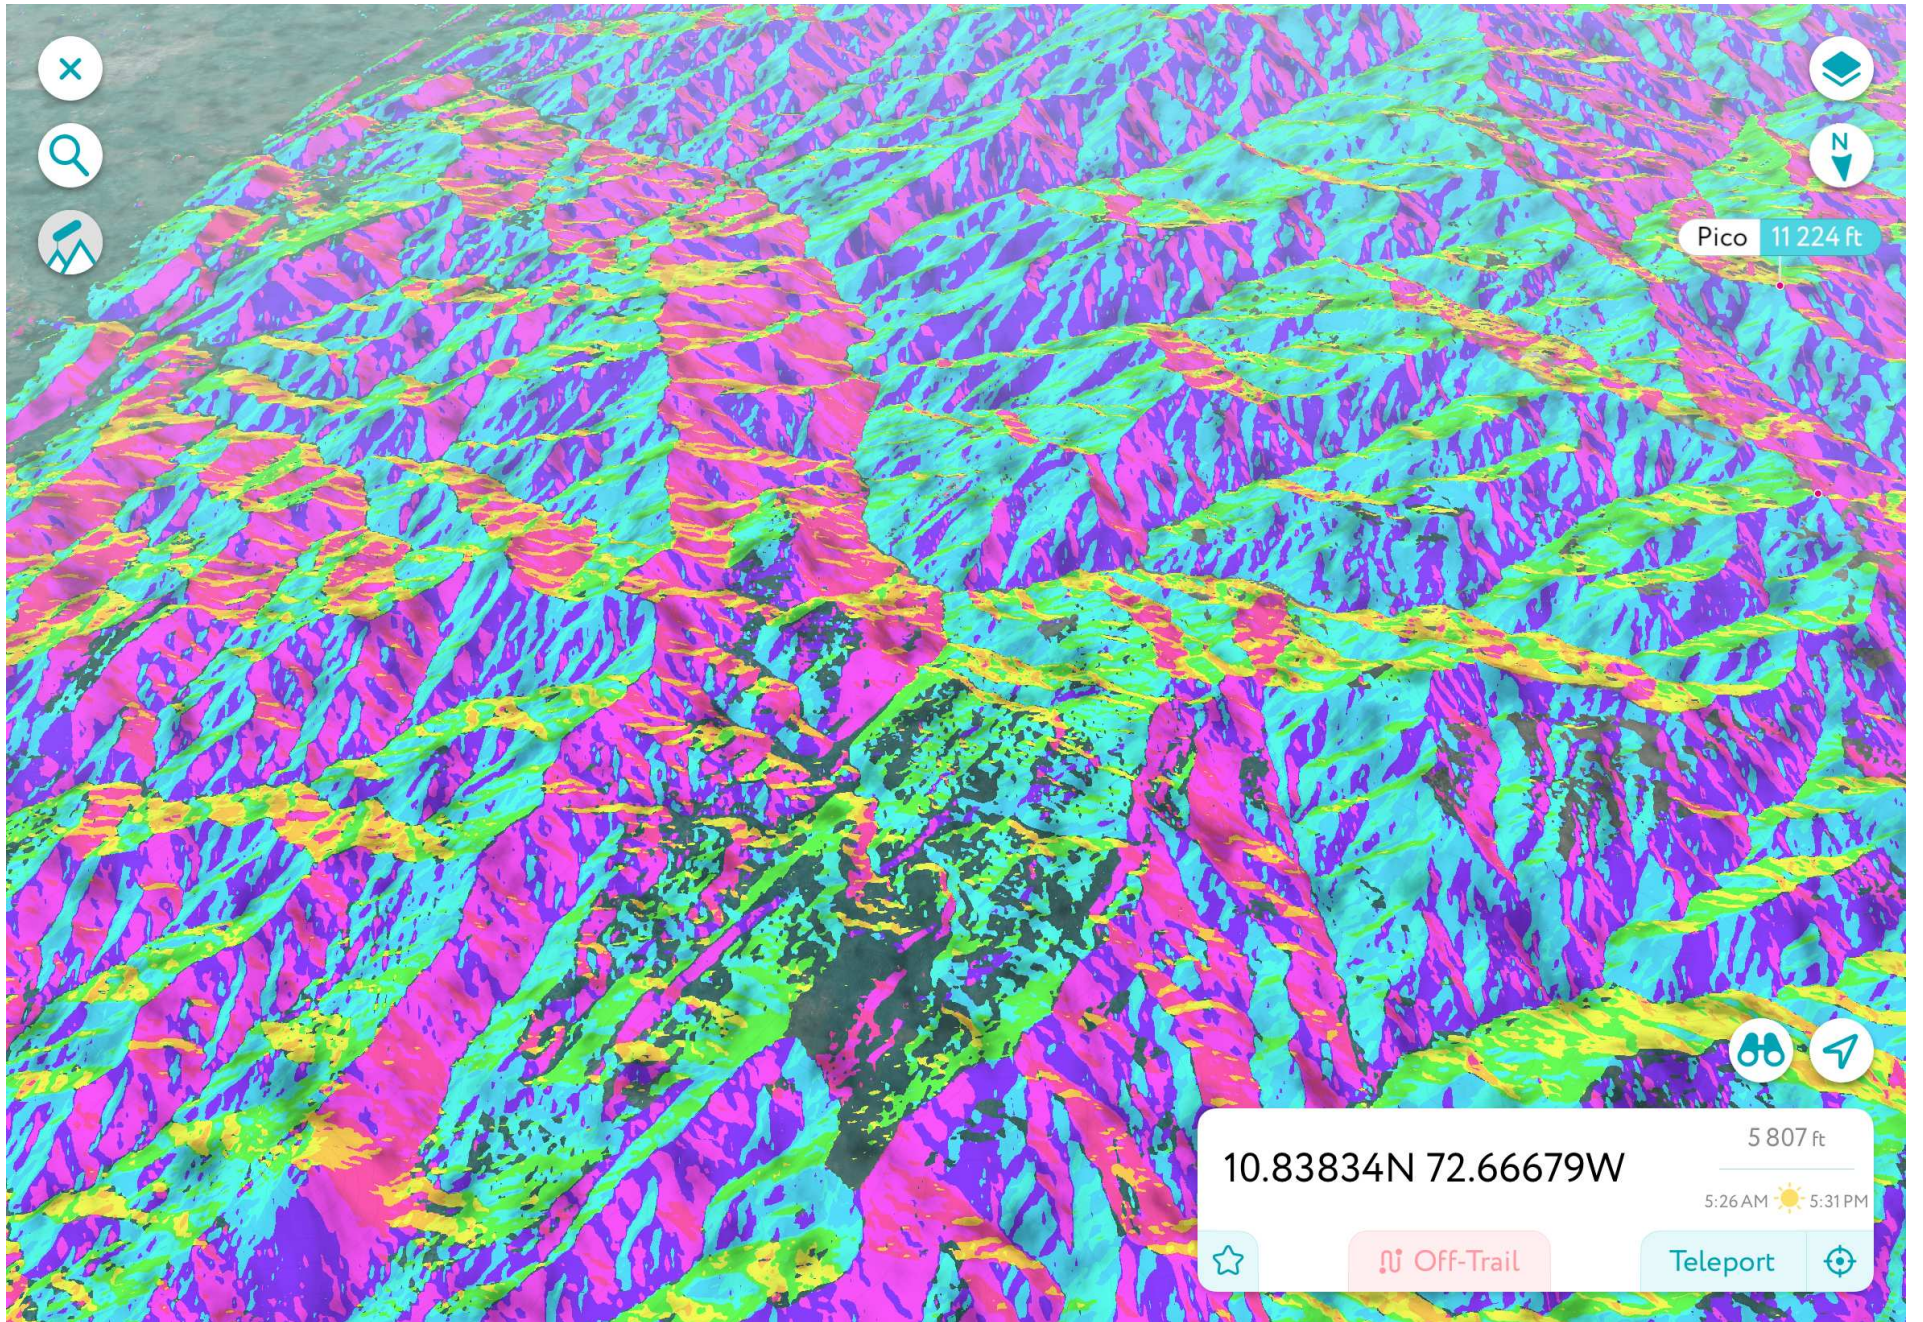

Pico 11 224 ft

10.83834N 72.66679W

5 807 ft

5:26 AM 5:31 PM